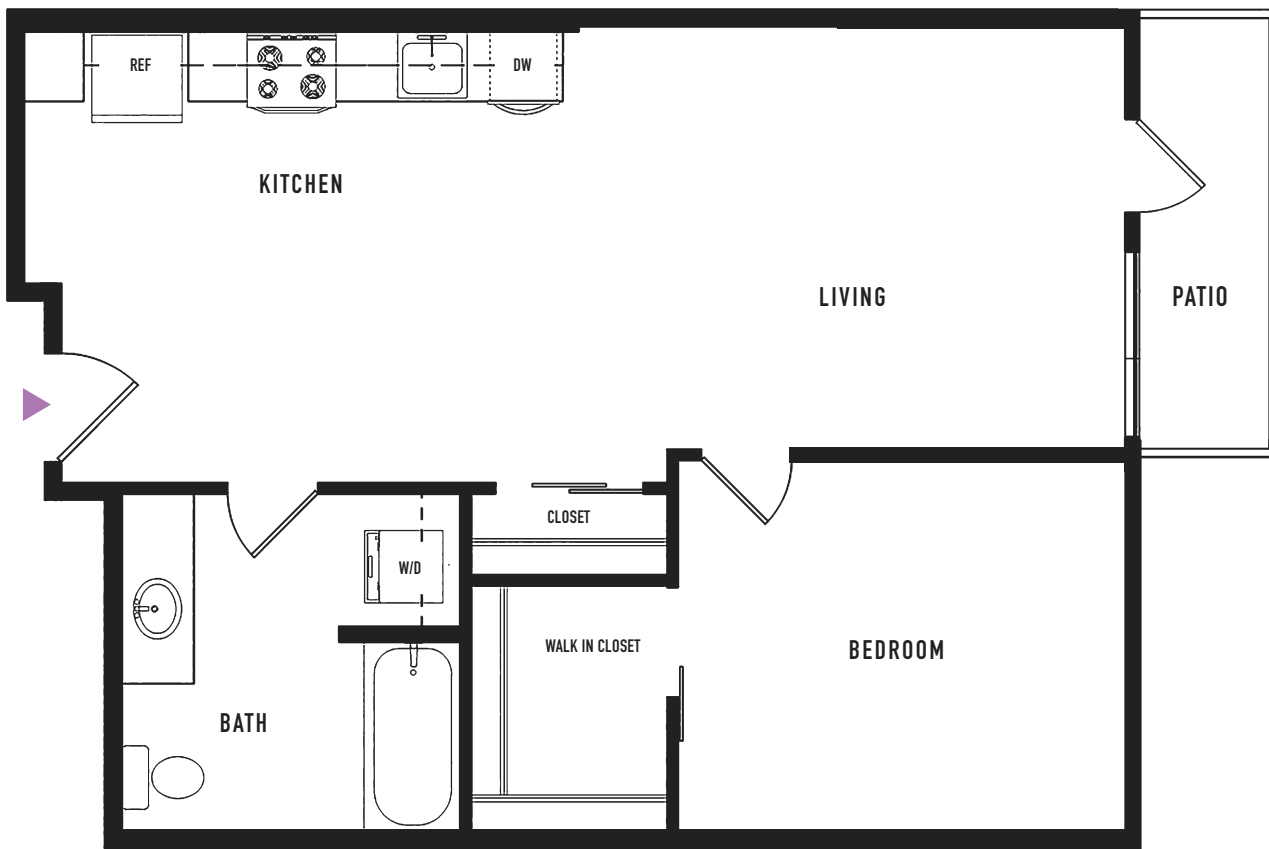

MIRA FLATS

C

**1 BEDROOM
1 BATHROOM**

~659 SQ. FT.

**RESIDENCE
126**

Residence 226 has no balcony, 326, 426, 526 & 626 include a balcony.

Additional 1-bedroom layouts are available and range in size from ~541-753 sq. ft.

**POLARIS
PACIFIC**

© 2019, Mira Flats | Floor plans are drawn to varying scales to maximize visibility when printed. The floor plans, elevations, renderings, features, finishes and specifications are subject to change at any time and should not be relied on as representations, express or implied. Square footage or floor areas shown in any marketing or other materials is approximate and may be more or less than the actual size. Some homes vary from plan shown. Ask a Sales Associate for details. Real estate consulting, sales and marketing by Polaris Pacific – a licensed Washington, Arizona, California, Colorado, Hawaii and Oregon broker.