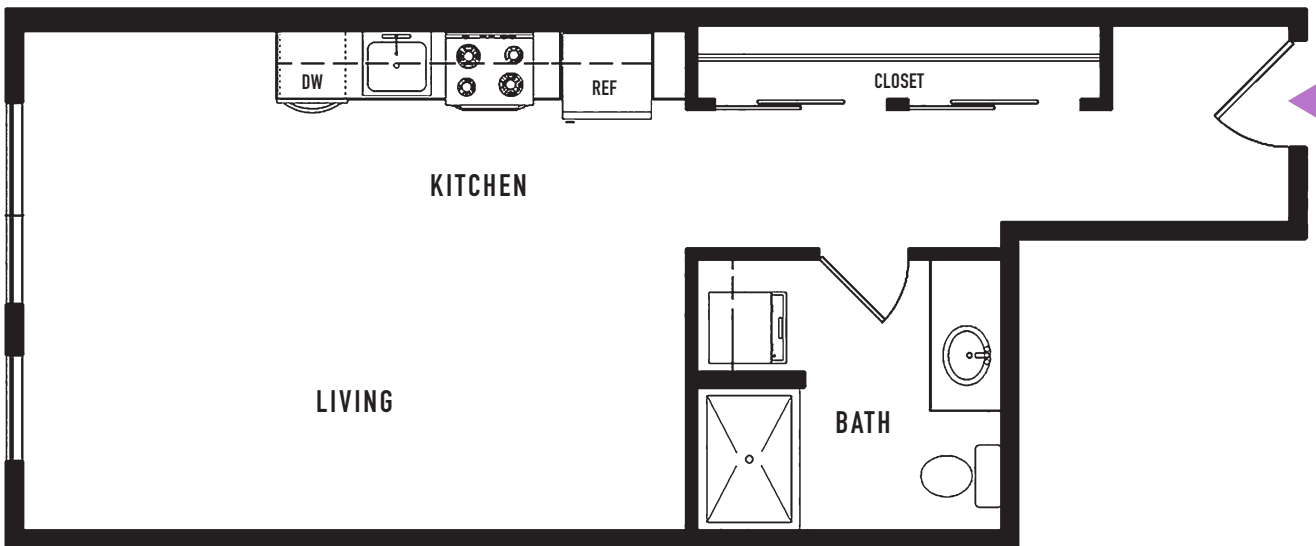

MIRA FLATS

STUDIO B

~528 SQ. FT.

RESIDENCES
423, 523 & 622

Residence 423 is a mirror image of the printed floor plan.

Additional studio layouts are available and range in size from ~406-528 sq. ft.

**POLARIS
PACIFIC**

© 2019, Mira Flats | Floor plans are drawn to varying scales to maximize visibility when printed. The floor plans, elevations, renderings, features, finishes and specifications are subject to change at any time and should not be relied on as representations, express or implied. Square footage or floor areas shown in any marketing or other materials is approximate and may be more or less than the actual size. Some homes vary from plan shown. Ask a Sales Associate for details. Real estate consulting, sales and marketing by Polaris Pacific – a licensed Washington, Arizona, California, Colorado, Hawaii and Oregon broker.